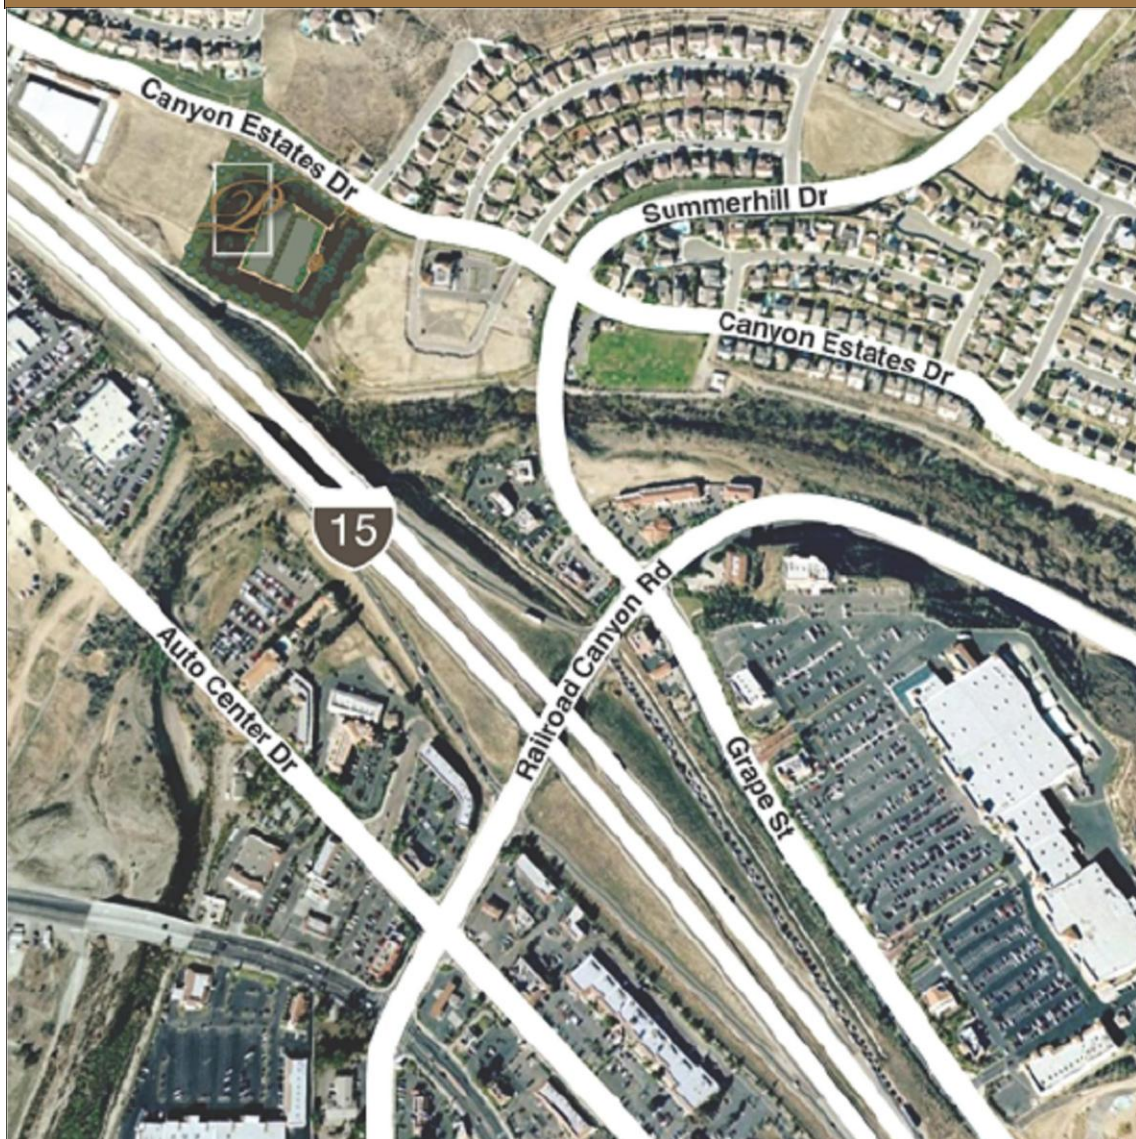

THE *Plaza* AT LAKEVIEW

31569/31571 Canyon Estates Drive, Lake Elsinore, CA 92532

Omni West Group, Inc. | 23187 La Cadena Drive, Suite 102, Laguna Hills, CA 92653
(877) 589-0670 | (949) 215-9798 FAX | info@OmniWestGroup.com
www.OmniWestGroup.com | www.PlazaLakeview.com